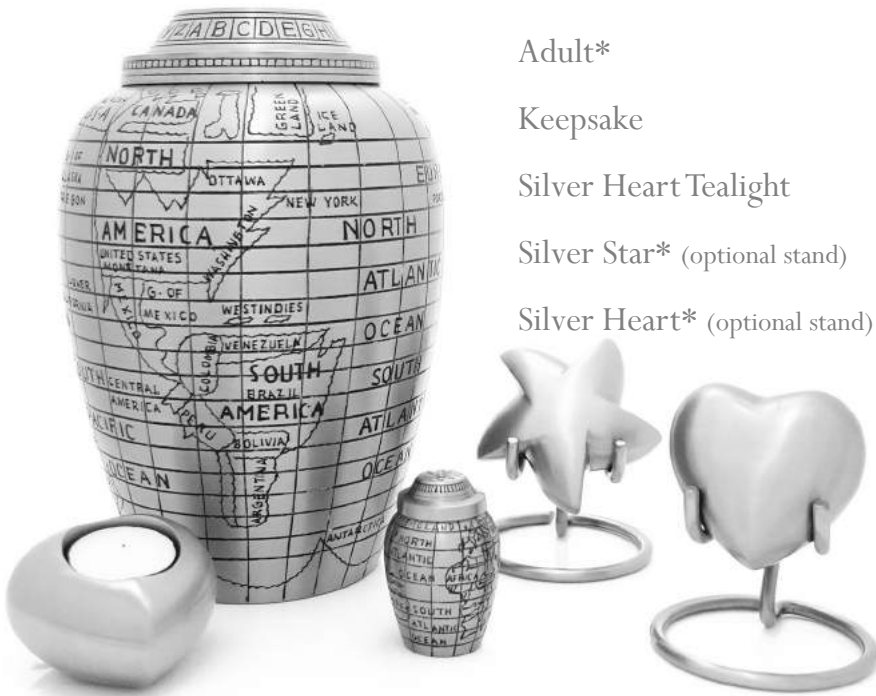

Travellers Atlas

Adult*

Keepsake

Silver Heart Tealight

Silver Star* (optional stand)

Silver Heart* (optional stand)